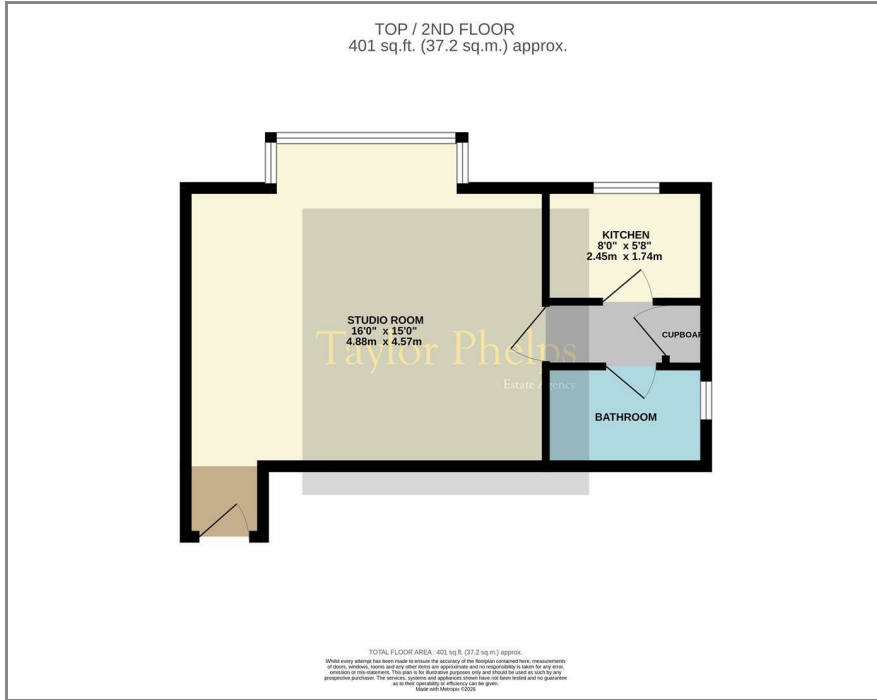

## Floor Plan

Taylor Phelps are pleased to offer this rarely available Studio apartment at Rivermeads in Stanstead Abbots with direct view of the river itself. This apartment is located on the second floor and further benefits from a useful loft space and allocated residents parking. Stanstead Abbots itself benefits from numerous village amenities and St Margaret's train station which serves both, Ware, Hertford East and London Liverpool Street. Available Chain Free.